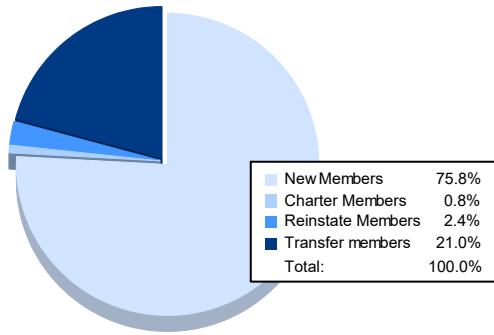

Year	New Clubs	Dropped Clubs	Gain/ Loss Clubs	New Members	Charter Members	Reinstate Members	Transfer Members	Total Member Added	Total Members Dropped	Gain/ Loss Members
2016-2017	0	0	0	197	0	3	29	229	280	-51
2017-2018	2	0	2	184	58	14	10	266	269	-3
2018-2019	1	2	-1	169	32	5	18	224	290	-66
2019-2020	0	6	-6	98	11	3	18	130	301	-171
2020-2021	0	2	-2	94	1	3	26	124	283	-159
<b>Average</b>	<b>1</b>	<b>2</b>	<b>-1</b>	<b>148</b>	<b>20</b>	<b>6</b>	<b>20</b>	<b>195</b>	<b>285</b>	<b>-90</b>

### Membership Composition June 2021 Cumulative