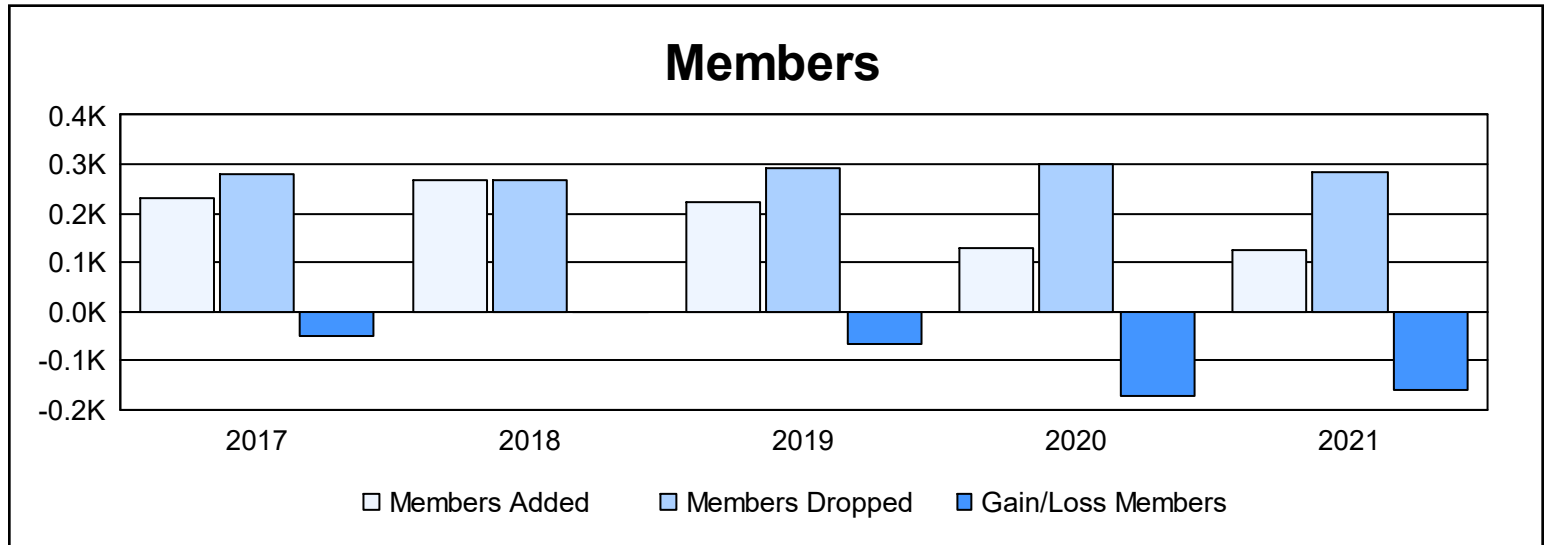

Year	New Clubs	Dropped Clubs	Gain/ Loss Clubs	New Members	Charter Members	Reinstate Members	Transfer Members	Total Member Added	Total Members Dropped	Gain/ Loss Members
2016-2017	0	0	0	197	0	3	29	229	280	-51
2017-2018	2	0	2	184	58	14	10	266	269	-3
2018-2019	1	2	-1	169	32	5	18	224	290	-66
2019-2020	0	6	-6	98	11	3	18	130	301	-171
2020-2021	0	2	-2	94	1	3	26	124	283	-159
<b>Average</b>	<b>1</b>	<b>2</b>	<b>-1</b>	<b>148</b>	<b>20</b>	<b>6</b>	<b>20</b>	<b>195</b>	<b>285</b>	<b>-90</b>

### Membership Composition June 2021 Cumulative