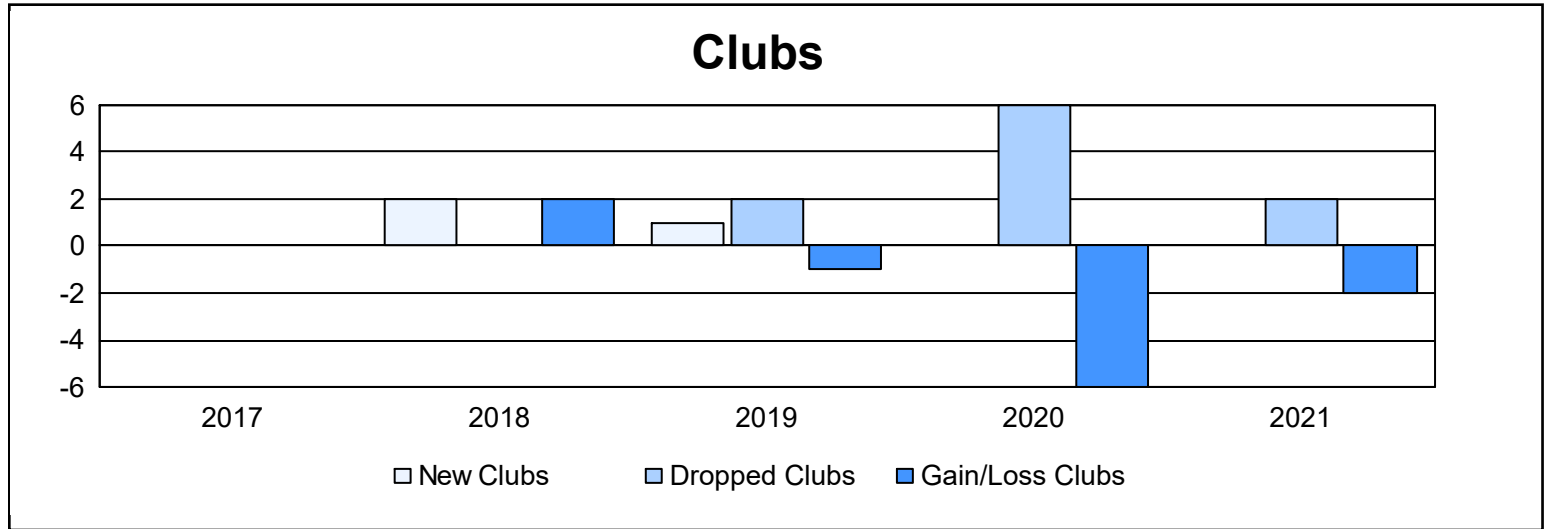

Year	New Clubs	Dropped Clubs	Gain/ Loss Clubs	New Members	Charter Members	Reinstate Members	Transfer Members	Total Member Added	Total Members Dropped	Gain/ Loss Members
2016-2017	0	0	0	197	0	3	29	229	280	-51
2017-2018	2	0	2	184	58	14	10	266	269	-3
2018-2019	1	2	-1	169	32	5	18	224	290	-66
2019-2020	0	6	-6	98	11	3	18	130	301	-171
2020-2021	0	2	-2	94	1	3	26	124	283	-159
<b>Average</b>	<b>1</b>	<b>2</b>	<b>-1</b>	<b>148</b>	<b>20</b>	<b>6</b>	<b>20</b>	<b>195</b>	<b>285</b>	<b>-90</b>

### Membership Composition June 2021 Cumulative